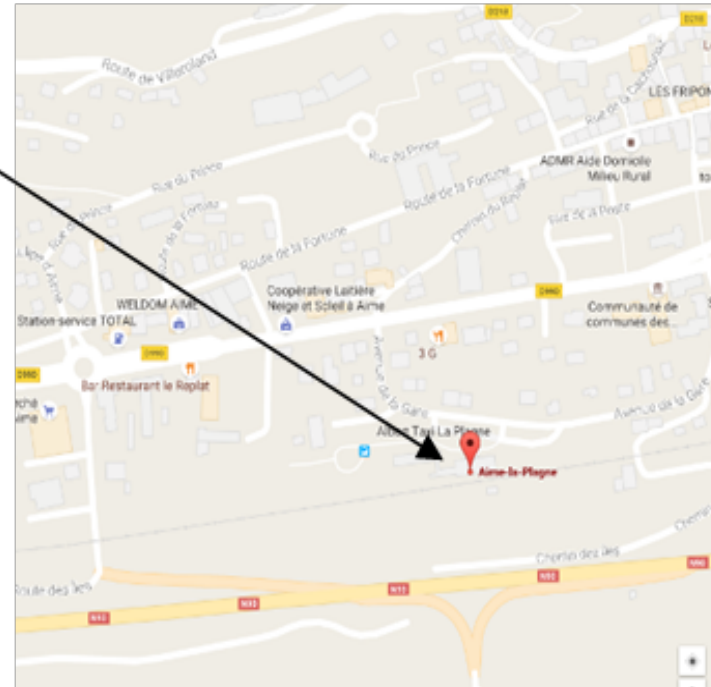

**Aime-La-Plagne—Bus Station**  
The bus will collect you from the bus station. (not the train station that is next door)

GPS: 45.555873, 6.648637

**SNOW  
BUS  
CO.UK**

IN PARTNERSHIP WITH